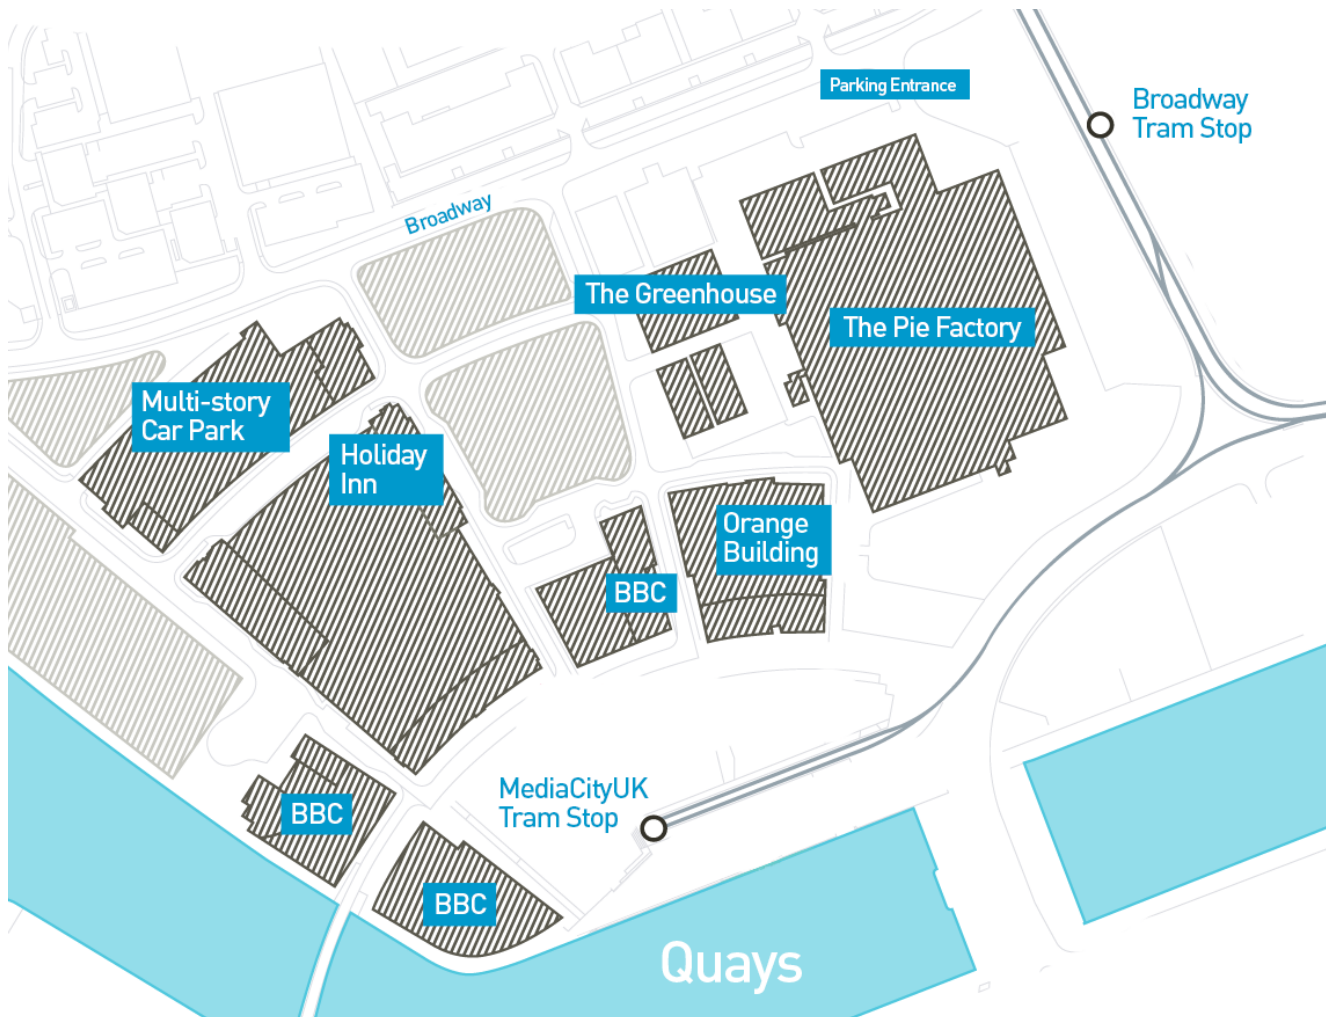

Welcome to Audio Always at MediaCityUK

Our studio and office is located at The Greenhouse, just off Broadway next to The Pie Factory.

Getting Here

MediaCityUK is easily accessible by car from the Manchester motorway network and Manchester City Centre. There is also a dedicated tram service direct to MediaCityUK which takes 20 minutes from Manchester Piccadilly.

By Car

Exit M60 at Junction 12 towards Salford/Manchester onto M602. At M602 Junction 3 follow signs for MediaCityUK which will lead you onto Broadway. SatNav postcode is M50 2EQ.

Visitor parking is available at The Greenhouse via The Pie Factory parking entrance shown on the map above. There is also a large multi-story car park which is signposted from Broadway.

By Tram

At Manchester Piccadilly take the Eccles or MediaCityUK service. If you use the Eccles service alight at Broadway.